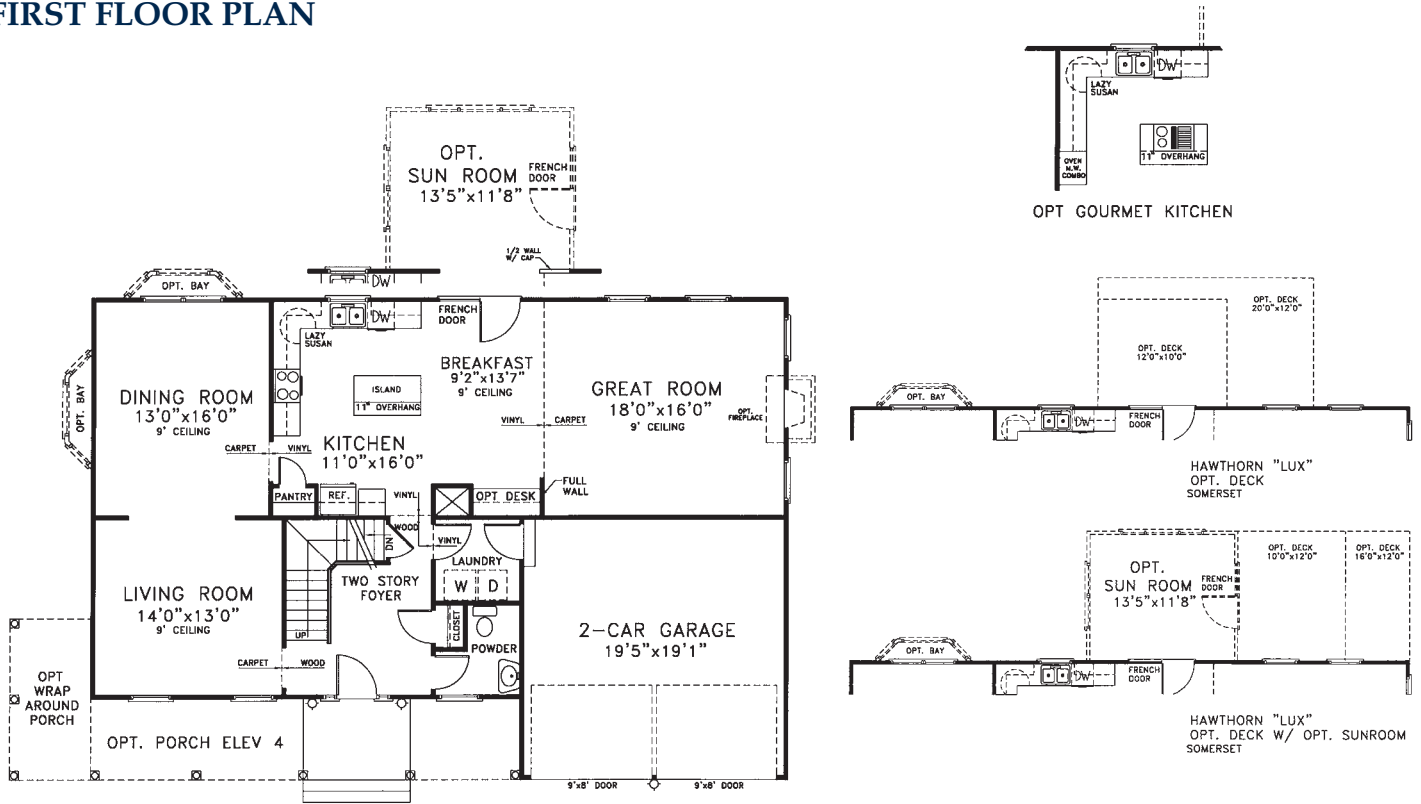

The Hawthorn Lux

CRAFTSMAN

ELEV. 2
Shown with
optional bay
window and
sunray windows

ELEV. 3
Shown with
optional metal
waterable
and optional
bay window

ELEV. 4
Shown with
optional metal
waterable
and optional
bay window

Hour Homes
We Build Value – For You

The Hawthorn Lux

FIRST FLOOR PLAN

SECOND FLOOR PLAN

BASEMENT FLOOR PLAN

Hour Homes

All sizes are approximate - The information contained herein is subject to change at any time without notice.