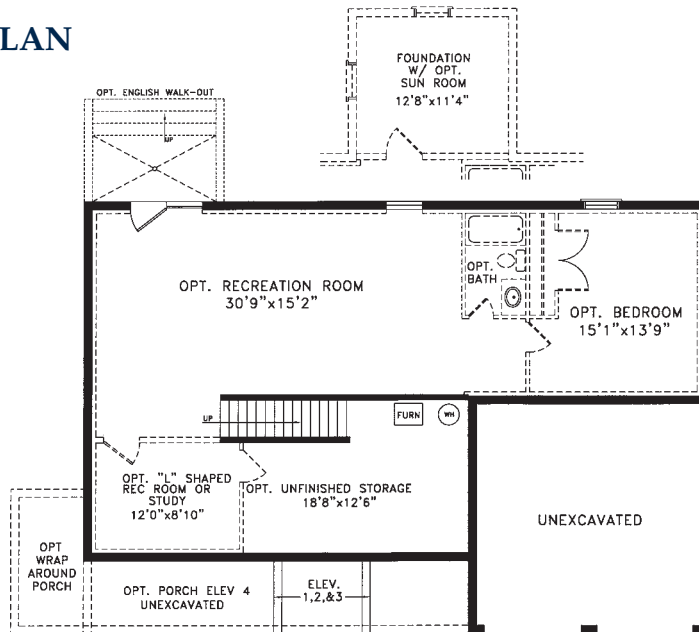

The Hawthorn Lux

CRAFTSMAN

ELEV. 2
Shown with
optional bay
window and
sunray windows

ELEV. 3
Shown with
optional metal
waterable
and optional
bay window

ELEV. 4
Shown with
optional metal
waterable
and optional
bay window

Hour Homes
We Build Value – For You

The Hawthorn Lux

FIRST FLOOR PLAN

SECOND FLOOR PLAN

BASEMENT FLOOR PLAN

Hour Homes

All sizes are approximate - The information contained herein is subject to change at any time without notice.