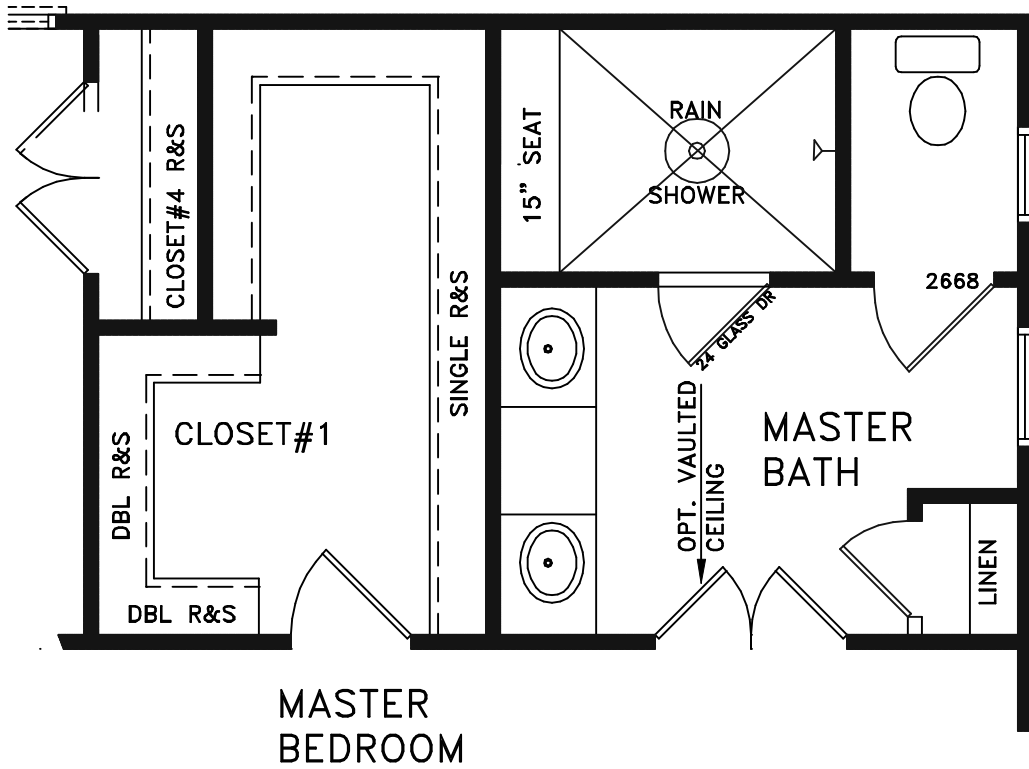

THE HAWTHORN "LUX"

OPTIONAL MASTER BATH